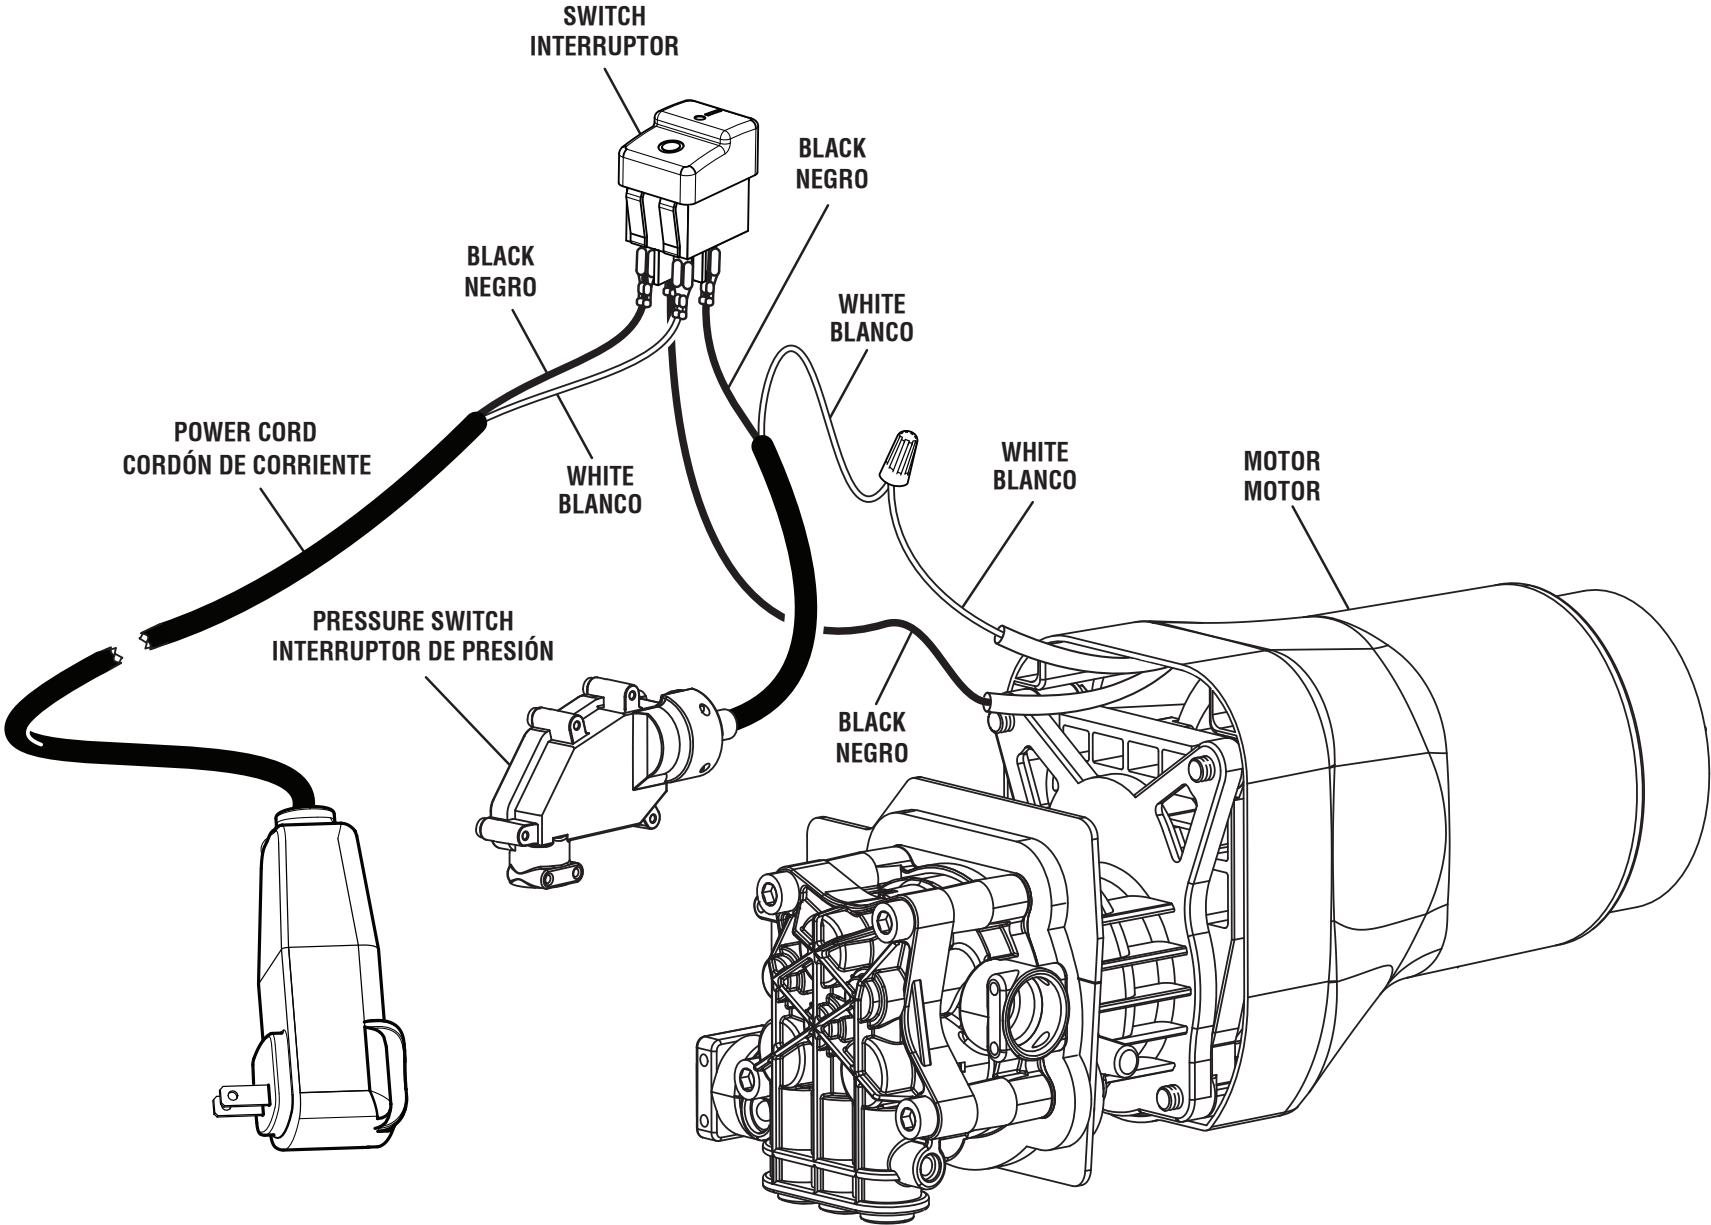

NOTA A: OWT Industries, Inc., no proporcionará los motores como repuestos. Los motores están cubiertos por medio de la garantía del fabricante del motor. Consulte el manual adjunto del motor o comuníquese con nuestro departamento de servicio para recibir ayuda al respecto.

POWER STROKE PRESSURE WASHER - ITEM NO. PS14120

**WIRING DIAGRAM
DIAGRAMA DE CABLEADO**